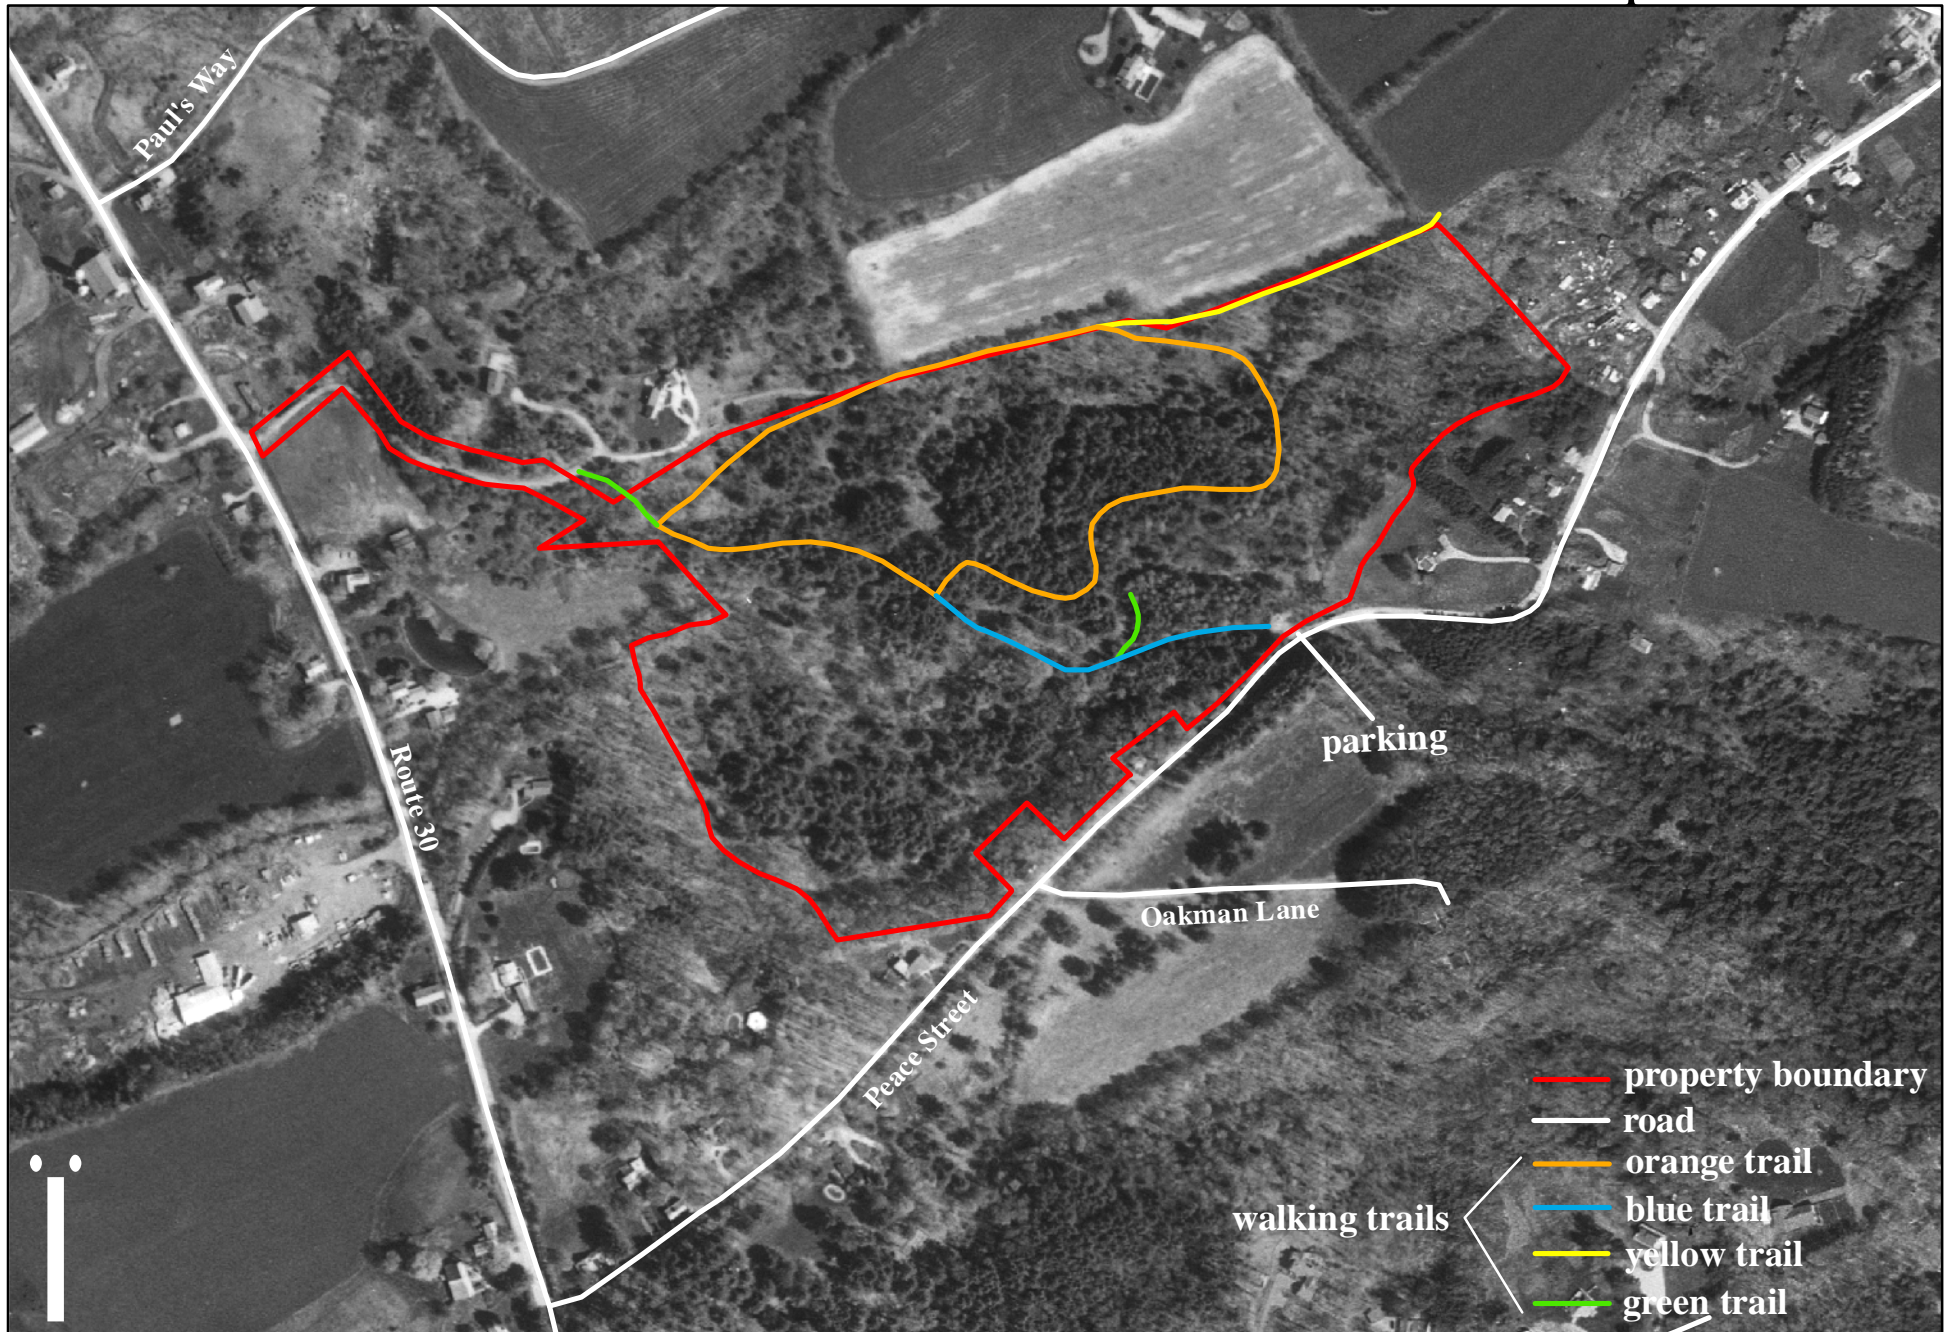

# Town of Dorset - Cutler Memorial Forest - trail map

this is not a survey - boundaries are approximate

- property boundary
- road
- orange trail
- blue trail
- yellow trail
- green trail

walking trails

prepared by  
Calfee Woodland Management  
2 February 2010  
[www.calfeewoodland.com](http://www.calfeewoodland.com)